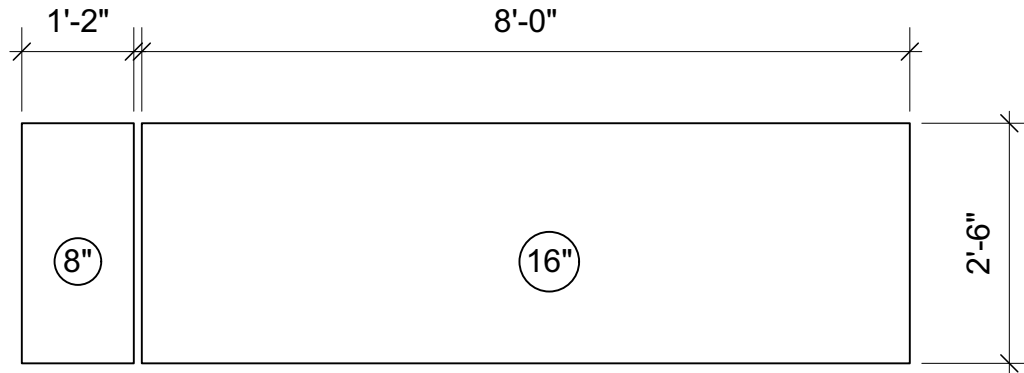

Top View

Front View

Platform Edge-Cover
Cover 2x4 Frame
and plywood
edge with 1/8"
masonite.

1x4 pine

Masonite Facing

Make 2

Producing Organization

Production Title

Revision:

1/2"=1'-0"

Backup Singers
Platforms & Steps

X of X