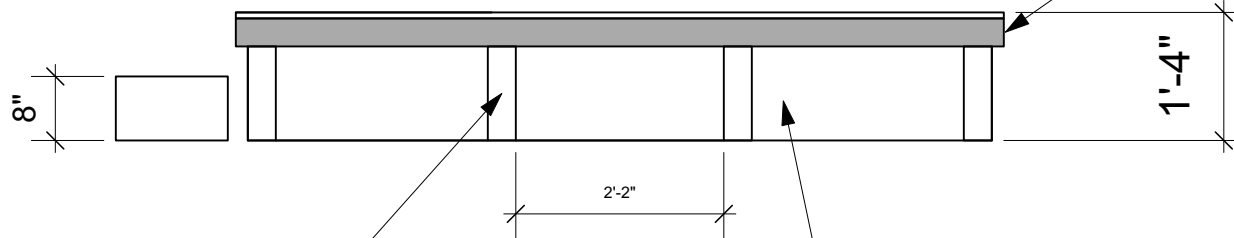

Top View

Front View

Platform Edge-Cover
Cover 2x4 Frame
and plywood
edge with 1/8"
masonite.

1x4 pine

Masonite Facing

Make 2

Producing Organization

Production Title